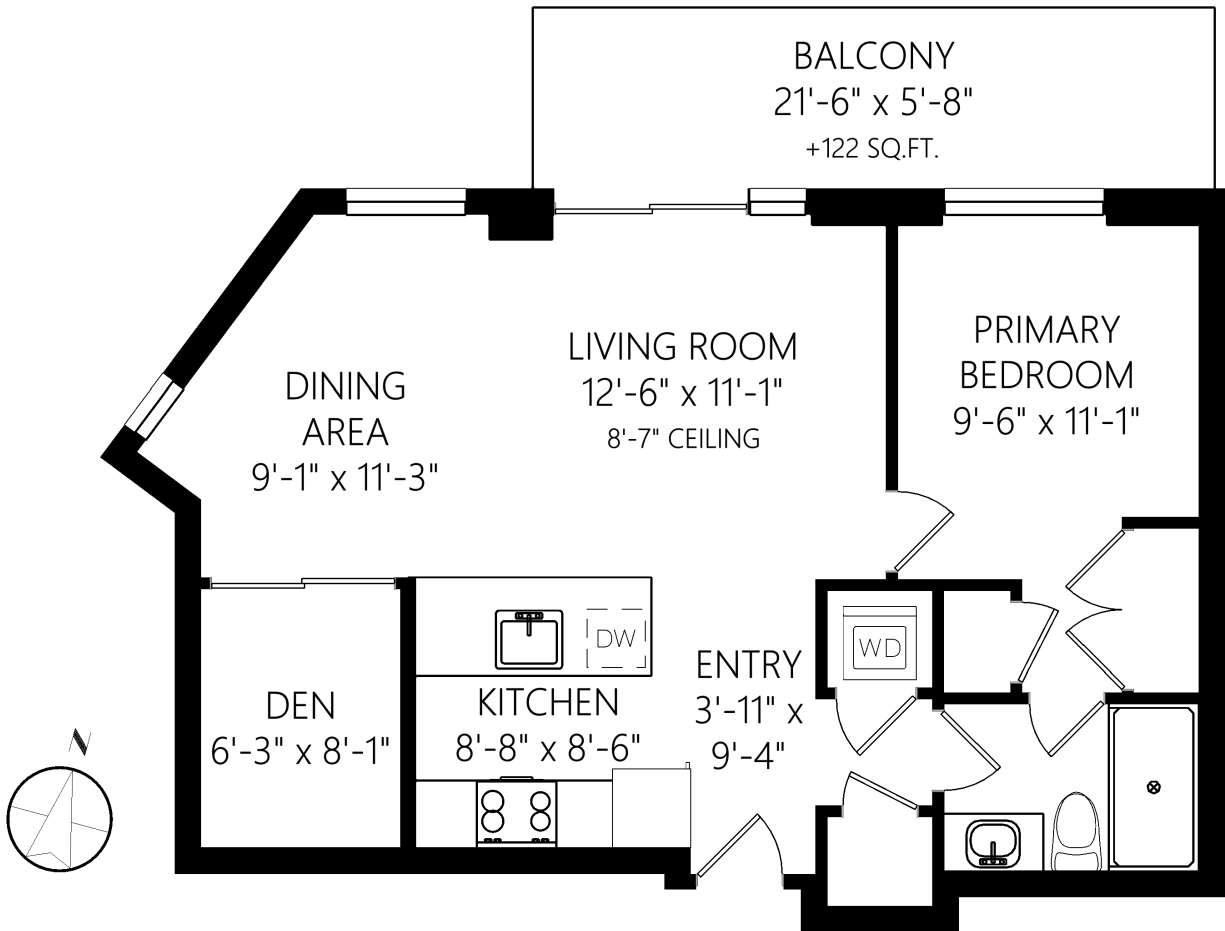

410-530 Michigan St

SINGLE LEVEL

726 FINISHED SQ.FT.

+ ADDNL. SQ.FT. WHERE NOTED

	Fin. Sq.Ft.	UnFin. Sq.Ft.	Total Sq.Ft.
Single Level	726	0	726
Total	726	0	726

Shown length and width dimensions are approximate. Area sq.ft. is representative of the on-site measurements. (1" accuracy)