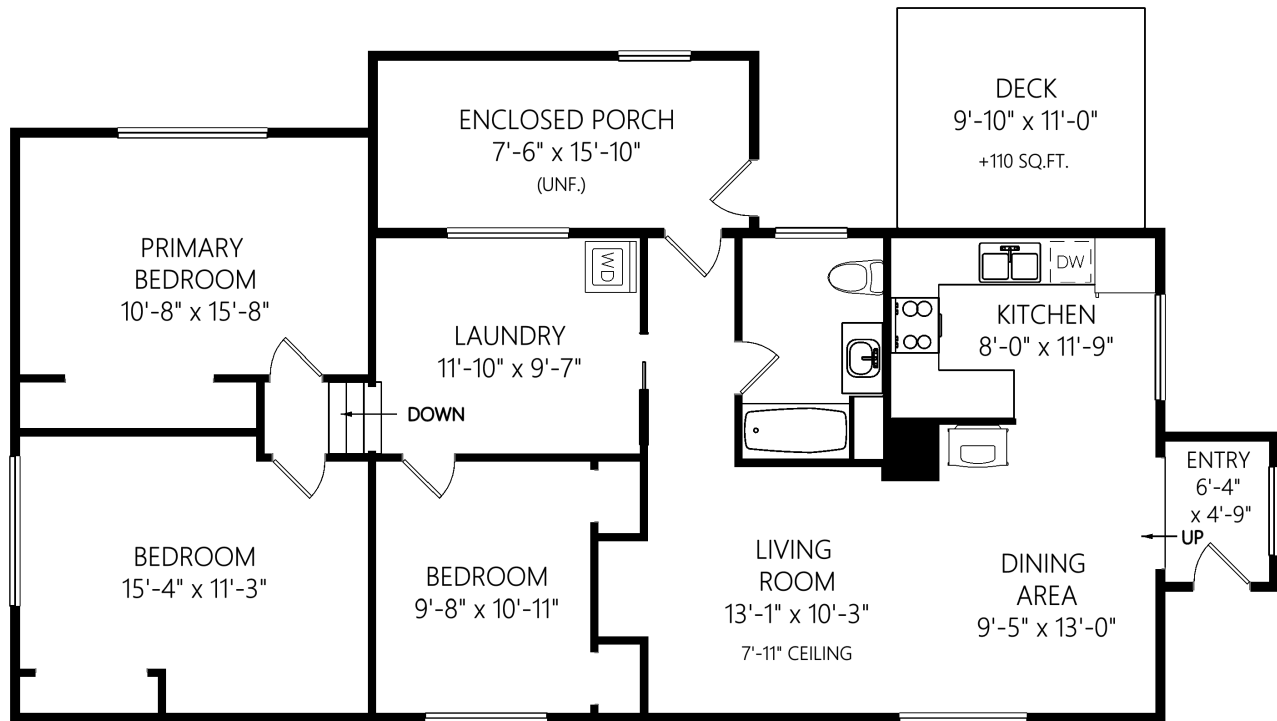

5868 Sooke Rd

SINGLE LEVEL

1280 FINISHED SQ.FT.

137 UNFINISHED SQ.FT.

+ ADDNL. SQ.FT. WHERE NOTED

	Fin. Sq.Ft.	UnFin. Sq.Ft.	Total Sq.Ft.
Single Level	1280	137	1417
Total	1280	137	1417

Shown length and width dimensions are approximate. Area sq.ft. is representative of the on-site measurements. (1" accuracy)